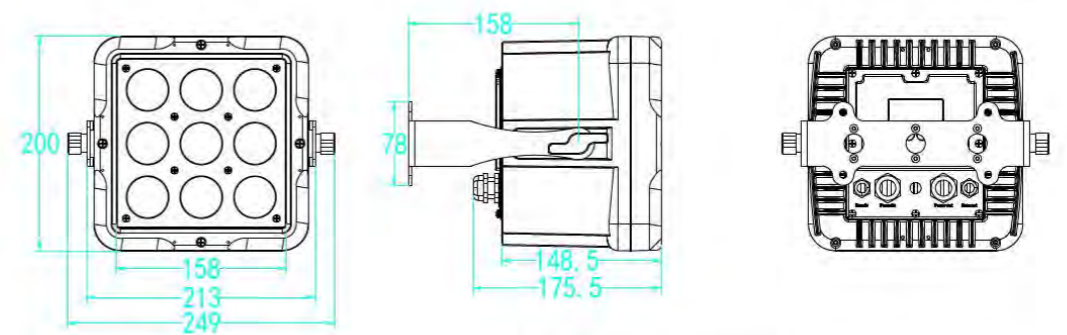

Housing color ■

Parameter

LED Qty	9*15W	Dimensions	255x246x159,5mm
LED Type	6in1 RGBWA+UV Stepless Color Mix	N.W.	6Kg
Beam angle	30°	Housing material	Die-cast aluminium
Input voltage	AC90-240V/50-60Hz	Housing color	Black
Power	168W	Power cable	/3pins waterproof
Cooling	Natural convection cooling	DMX cable	DMX input/output
Control mode	Auto-run, Master/Slave, Sound-Active, DMX 512	EMC	EMC CE
DMX channel	4CH, 6CH, 10CH	T°Operativity	-25°C~35°C
Built in effect	Color mixing, variable color chasing strobe and fading	IP Grade	IP65

Optical

Specifications

Layout Back

- IP65 Locking Power Connection In/Out
- IP65 Locking Signal
- OLED Display
- Mode button
- Up button
- Down button

Optional