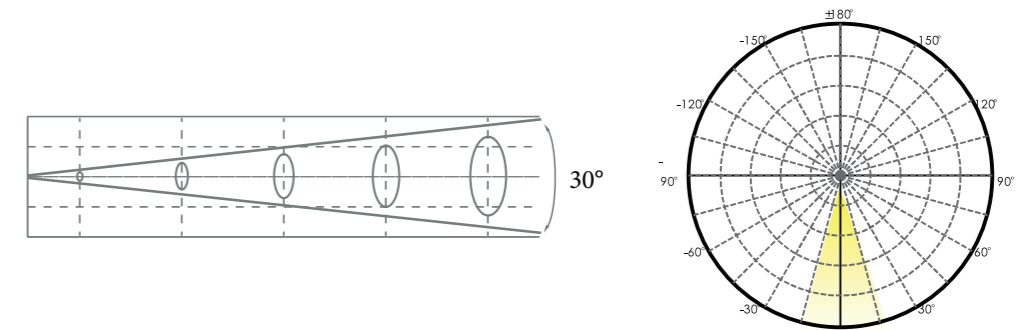

PL-072 FIRST

Par Led
IP65

- FIRST is a professional outdoor multi-purpose par light
- Color change is natural, with better color mixing
- RGBWA+UV 6in1 DMX512 protocol
- This fixture can be widely used in hotel, banquet, indoor and outdoor exhibition and other places.

Housing color ■

Parameter

LED Qty	9*15W	Dimensions	255x246x159,5mm
LED Type	6in1 RGBWA+UV Stepless Color Mix	N.W.	6Kg
Beam angle	30°	Housing material	Die-cast aluminium
Input voltage	AC90-240V/50-60Hz	Housing color	Black
Power	168W	Power cable	/3pins waterproof
Cooling	Natural convection cooling	DMX cable	DMX input/output
Control mode	Auto-run, Master/Slave, Sound-Active, DMX 512	EMC	EMC CE
DMX channel	4CH, 6CH, 10CH	T°Operativity	-25°C~35°C
Built in effect	Color mixing, variable color chasing strobe and fading	IP Grade	IP65

Optical

Specifications

Layout Back

- IP65 Locking Power Connection In/Out
- IP65 Locking Signal
- OLED Display
- Mode button
- Up button
- Down button

Optional