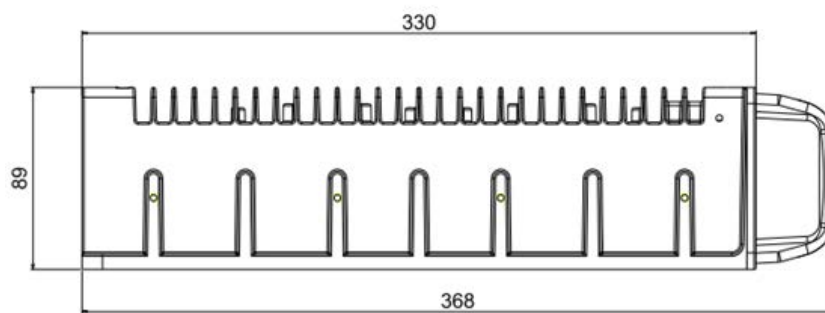

Dimension 1000x35x100mm(with handle)

PLUSlite

PIXTRIP-PL180