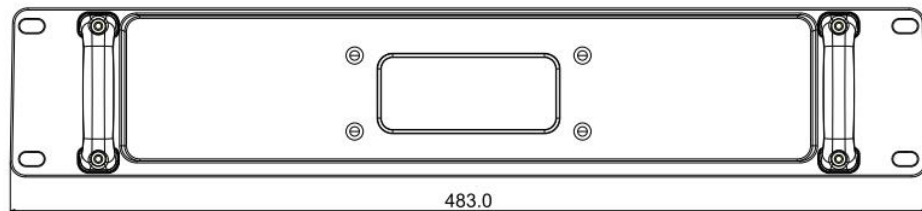

Dimension 1000x35x100mm(with handle)

PLUSlite

PIXTRIP-PL180