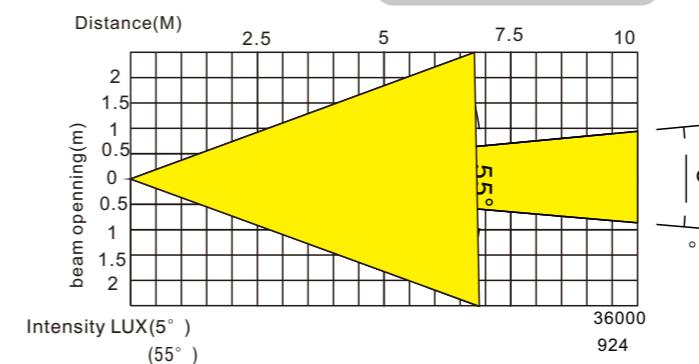

IP GRADE

IP:20

DIMENSION AND WEIGHT

Carton size:
 Flight case size(1in1):66X63X83(cm)
 Net weight:34KG

DMX CHANNEL

GOBOS

LUMEN

Channel NO.	Function	Description
Ch1	Pan	000 [Icon] 255 [Icon]
Ch2	Pan Fine	000 [Icon] 255 [Icon]
Ch3	Tilt	000 [Icon] 255 [Icon]
Ch4	Tilt Fine	000 [Icon] 255 [Icon]
Ch5	Color Wheel	000 [Color Wheel Icon] 255 [Color Wheel Icon]
Ch6	Cyan	000 [Cyan Bar] 255 [Cyan Bar]
Ch7	Magenta	000 [Magenta Bar] 255 [Magenta Bar]
Ch8	Yellow	000 [Yellow Bar] 255 [Yellow Bar]
Ch9	CTO	000 [CTO Bar] 255 [CTO Bar]
Ch10	Fixed Gobo wheel	000 [Gobo Wheel Icon] 255 [Gobo Wheel Icon]
Ch11	Rotating Gobo wheel	000 [Gobo Wheel Icon] 255 [Gobo Wheel Icon]
Ch12	Gobos Auto-Rotation	000 [Gobo Wheel Icon] 255 [Gobo Wheel Icon]
Ch13	Dimmer	000 [Dimmer Slider] 255 [Dimmer Slider]
Ch14	Dimmer fine	000 [Dimmer Slider] 255 [Dimmer Slider]
Ch15	Strobe	000 [Strobe Icon] 255 [Strobe Icon]
Ch16	Dimmer mode	000 DELAY [Slider] FAST 255 [Slider]
Ch17	Prism 1	000 [Prism Icon] 255 [Prism Icon]
Ch18	Prism 1 Rotation	000 [Prism Icon] 255 [Prism Icon]
Ch19	Prism 2	000 [Prism Icon] 255 [Prism Icon]
Ch20	Prism 2 Rotation	000 [Prism Icon] 255 [Prism Icon]
Ch21	Zoom	000 [Zoom Icon] 255 [Zoom Icon]
Ch22	Zoom fine	000 [Zoom Icon] 255 [Zoom Icon]
Ch23	Focus	000 [Focus Icon] 255 [Focus Icon]
Ch24	Focus fine	000 [Focus Icon] 255 [Focus Icon]
Ch25	Iris	000 [Iris Icon] 255 [Iris Icon]
Ch26	Frost 1	000 [Frost Icon] 255 [Frost Icon]
Ch27	Frost 2	000 [Frost Icon] 255 [Frost Icon]
Ch28	Animation wheel	000 [Animation Wheel Icon] 255 [Animation Wheel Icon]
Ch29	Animation Rotation	000 [Animation Wheel Icon] 255 [Animation Wheel Icon]
Ch30	Frame 1A	000 [Frame Icon] 255 [Frame Icon]
Ch31	Frame 1B	000 [Frame Icon] 255 [Frame Icon]
Ch32	Frame 2A	000 [Frame Icon] 255 [Frame Icon]
Ch33	Frame 2B	000 [Frame Icon] 255 [Frame Icon]
Ch34	Frame 3A	000 [Frame Icon] 255 [Frame Icon]
Ch35	Frame 3B	000 [Frame Icon] 255 [Frame Icon]
Ch36	Frame 4A	000 [Frame Icon] 255 [Frame Icon]
Ch37	Frame 4B	000 [Frame Icon] 255 [Frame Icon]
Ch38	Frame angle	000 [Frame Icon] 255 [Frame Icon]
Ch39	Frame marco	000 [Frame Icon] 255 [Frame Icon]
Ch40	Scan speed	000 FAST [Slider] SLOW 255 [Slider]
Ch41	Reset	000 [Reset Icon] 255 [Reset Icon]