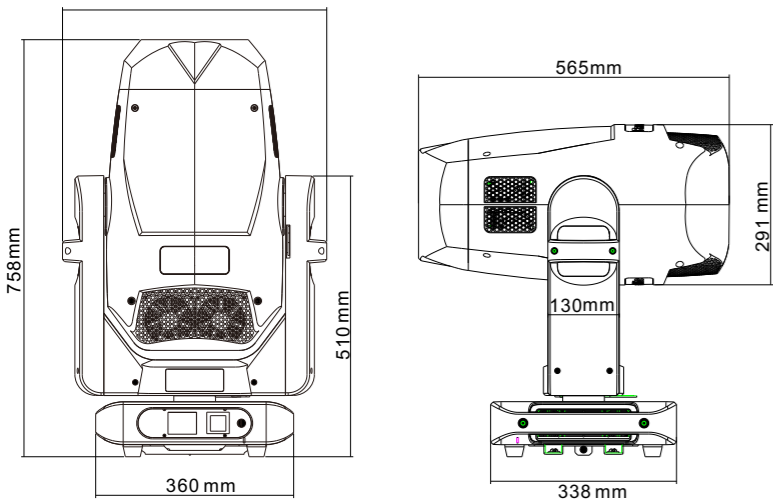

VERO1000 - PL1000

LED BSWP

Beam Spot Wash Profile 4in1

SPECIFICATION

OPTICS

Light Source :1000W White LED Module
 Lumen: 40,000
 Lifetime: 50000 Hours
 Color temperature:
 -CRI: at least 70, CT 6500K / -CRI: at least 90, CT 7000K

MOVEMENT

Pan movement:540°(16 bit) Tilt movement :270°(16 bit)
 Automatic reset function

COLORS

Linear CMY+CTO, Colors wheel:1+5colors

GOBOS

Rotating gobo wheel:6 HD interchangeable gobos +open
 Fixed gobo wheel:6 HD interchangeable gobos + open

FEATURE

Prism:2 pcs interchangeable, indexable prisms (4 facet prism+linear prism)
 Iris: Linear adjustable with macro
 Frost:Soft edge frost and flood frost
 Focus: DMX 512 linear focus
 Dimmer: 0-100% linear dimmer
 Strobe: Electronic strobe,0.3-20Times/SEC
 Zoom: Smooth and fast speed
 Angle:5°-55°linear adjustment
 Animation Wheel: 1 x interchangeable disc, clockwise and counter-clockwise rotation at variable speed.

POWER

Input voltage:100V~240V AC 50/60Hz
 Rate power:1360W@220V

HOUSING

Aluminum and steel structure with plastic covers.
 Two side handles for transportation.
 Device locking PAN and TILT mechanisms for transportation and maintenance.
 Intellectual property rights of appearance and structure design
 Environmentally friendly flame retardant materials
 High temperature resistant engineering plastics