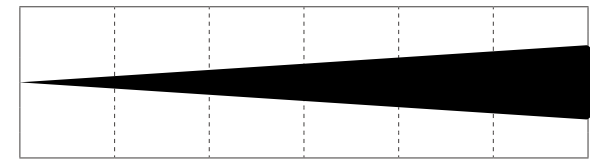

Application:

- Museum
- Theatre, church
- Shopping mall
- Art gallery
- Restaurant

Accessories:

Gel frame

Gobo holder (opt.)

Parameter

LED Source	60W WW + 60W CW LED	Dimensions	344x164x276mm
Color T°	2700K - 6000K adjustable	N.W.	3Kg
Beam angle	15° - 30°, 25° - 50° optional	Housing material	Die-cast aluminium
Input voltage	AC110-240V/50-60Hz	Housing color	Black or White
Power	60W	Power cable	Y split 3-Pin XLR in & out
CRI	Ra≥92	EMC	EMC CE
IP Grade	IP65 Outdoor	T°Operativity	-10°C~40°C
Control mode	DMX, RDM	Cooling	Cooling: Heat sink, fan-free
DMX channel:	DMX channels: 1/2/3/5	Functions:	Electronic shutter effect: Instant open and blackout, Electronic dimming: 0 - 100%, Variable speed and action, random strobe

Photometric

Photometric 15° - 30°

WW(lx)	9820	2370	1070	630	415
CW(lx)	9910	2890	1290	752	506
Full on (lx)	15400	3570	1490	873	560

Distance(m)	1	2	3	4	5
Spot Diam(m)	0.26	0.67	1.00	1.34	1.67

Min. Spot - 15°

WW(lx)	5220	1210	543	314	205
CW(lx)	6444	1470	648	384	251
Full on (lx)	6130	1390	629	364	237

Distance(m)	1	2	3	4	5
Spot Diam(m)	0.54	1.11	1.66	2.21	2.77

Max. Spot - 30°

Photometric 25° - 50°

WW(lx)	7070	1530	714	375	252
CW(lx)	8690	1940	872	470	307
Full on (lx)	8080	3877	1830	826	430