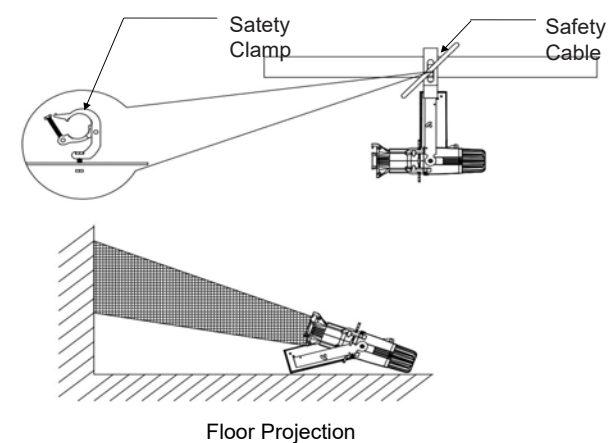

Application:

- Museum
- Theatre, church
- Shopping mall
- Art gallery
- Restaurant

Accessories:

Gel frame

Gobo holder (opt.)

Parameter

LED Source	60W WW + 60W CW LED	Dimensions	344x164x276mm
Color T°	2700K - 6000K adjustable	N.W.	3Kg
Beam angle	15° - 30°, 25° - 50° optional	Housing material	Die-cast aluminium
Input voltage	AC110-240V/50-60Hz	Housing color	Black or White
Power	60W	Power cable	Y split 3-Pin XLR in & out
CRI	Ra≥92	EMC	EMC CE
IP Grade	IP65 Outdoor	T°Operativity	-10°C~40°C
Control mode	DMX, RDM	Cooling	Cooling: Heat sink, fan-free
DMX channel:	DMX channels: 1/2/3/5	Functions:	Electronic shutter effect: Instant open and blackout, Electronic dimming: 0 - 100%, Variable speed and action, random strobe

WW(lx)	5220	1210	543	314	205
CW(lx)	6444	1470	648	384	251
Full on (lx)	6130	1390	629	364	237

Distance(m)	1	2	3	4	5
Spot Diam(m)	0.54	1.11	1.66	2.21	2.77

Max. Spot - 30°

Photometric 25° - 50°

WW(lx)	7070	1530	714	375	252
CW(lx)	8690	1940	872	470	307
Full on (lx)	8080	3877	1830	826	430

Distance(m)	1	2	3	4	5
Spot Diam(m)	0.44	0.89	1.33	1.77	2.22

Min. Spot - 25°

WW(lx)	2720	699	315	180	125
CW(lx)	3430	860	392	233	157
Full on (lx)	3210	819	370	212	148

Distance(m)	1	2	3	4	5
Spot Diam(m)	0.73	1.45	2.18	2.90	3.63

Max. Spot - 50°

Installation modes

DMX Control connections