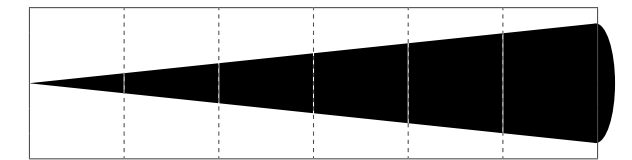

Application:

- Museum
- Theatre, church
- Shopping mall
- Art gallery
- Restaurant

Accessories:

Gel frame

Gobo holder (opt.)

Parameter

LED Source	60W WW + 60W CW LED	Dimensions	344x164x276mm
Color T°	2700K - 6000K adjustable	N.W.	3Kg
Beam angle	15° - 30°, 25° - 50° optional	Housing material	Die-cast aluminium
Input voltage	AC110-240V/50-60Hz	Housing color	Black or White
Power	60W	Power cable	Y split 3-Pin XLR in & out
CRI	Ra≥92	EMC	EMC CE
IP Grade	IP65 Outdoor	T°Operativity	-10°C~40°C
Control mode	DMX, RDM	Cooling	Cooling: Heat sink, fan-free
DMX channel:	DMX channels: 1/2/3/5	Functions:	Electronic shutter effect: Instant open and blackout, Electronic dimming: 0 - 100%, Variable speed and action, random strobe

Photometric

Photometric 15° - 30°

WW(lx)	9820	2370	1070	630	415
CW(lx)	9910	2890	1290	752	506
Full on (lx)	15400	3570	1490	873	560

Distance(m)	1	2	3	4	5
Spot Diam(m)	0.26	0.67	1.00	1.34	1.67

Min. Spot - 15°

WW(lx)	5220	1210	543	314	205
CW(lx)	6444	1470	648	384	251
Full on (lx)	6130	1390	629	364	237

Distance(m)	1	2	3	4	5
Spot Diam(m)	0.54	1.11	1.66	2.21	2.77

Max. Spot - 30°

Photometric 25° - 50°

WW(lx)	7070	1530	714	375	252
CW(lx)	8690	1940	872	470	307
Full on (lx)	8080	3877	1830	826	430

Distance(m)	1	2	3	4	5
Spot Diam(m)	0.44	0.89	1.33	1.77	2.22

Min. Spot - 25°

WW(lx)	2720	699	315	180	125
CW(lx)	3430	860	392	233	157
Full on (lx)	3210	819	370	212	148

Distance(m)	1	2	3	4	5
Spot Diam(m)	0.73	1.45	2.18	2.90	3.63