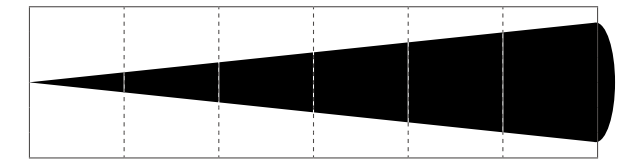

Application:

- Museum
- Theatre, church
- Shopping mall
- Art gallery
- Restaurant

Accessories:

Gel frame

Gobo holder (opt.)

Parameter

LED Source	60W WW + 60W CW LED	Dimensions	344x164x276mm
Color T°	2700K - 6000K adjustable	N.W.	3Kg
Beam angle	15° - 30°, 25° - 50° optional	Housing material	Die-cast aluminium
Input voltage	AC110-240V/50-60Hz	Housing color	Black or White
Power	60W	Power cable	Y split 3-Pin XLR in & out
CRI	Ra≥92	EMC	EMC CE
IP Grade	IP65 Outdoor	T°Operativity	-10°C~40°C
Control mode	DMX, RDM	Cooling	Cooling: Heat sink, fan-free
DMX channel:	DMX channels: 1/2/3/5	Functions:	Electronic shutter effect: Instant open and blackout, Electronic dimming: 0 - 100%, Variable speed and action, random strobe

Photometric

Photometric 15° - 30°

WW(lx)	9820	2370	1070	630	415
CW(lx)	9910	2890	1290	752	506
Full on (lx)	15400	3570	1490	873	560

Distance(m)	1	2	3	4	5
Spot Diam(m)	0.26	0.67	1.00	1.34	1.67

Min. Spot - 15°

WW(lx)	5220	1210	543	314	205
CW(lx)	6444	1470	648	384	251
Full on (lx)	6130	1390	629	364	237

Distance(m)	1	2	3	4	5
Spot Diam(m)	0.54	1.11	1.66	2.21	2.77

Max. Spot - 30°

Photometric 25° - 50°

WW(lx)	7070	1530	714	375	252
CW(lx)	8690	1940	872	470	307
Full on (lx)	8080	3877	1830	826	430