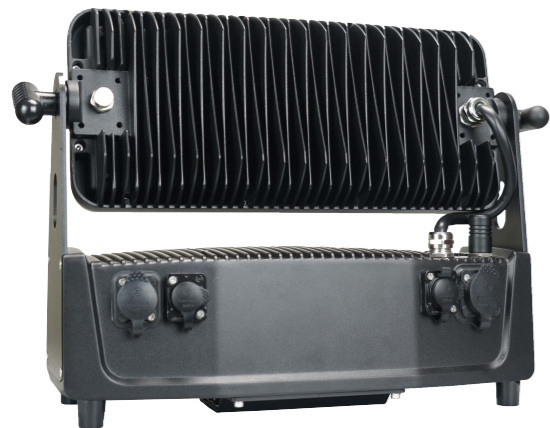

**PL2415IP  
ARKIBAT**

Arkibat is a RGBWAUV Led Outdoor Wireless Battery Wall Washer Flood Lights. Die-casting Aluminium housing, 25° degree lens, with battery 24AH, 24V. Charging time: 6.5 hours from 0-100%. It's an idea product for art gallery, museum, shopping mall and entertainment event.

**Key features:**

- 24 x high-power 15W RGBWAUV 6in1 LEDs
- AC 90 -240V 50/60Hz
- CRI>80
- Die-casting aluminum housing, fan-free
- 25° lens (diffuser 60°x25° and barndoor optional)
- Smooth dimming, flicker free
- Compact body, easy to set up
- DMX control of dimmer
- Charging time: 6.5 hours from 0-100%
- Battery: 24AH 24V,
- Wirelss by LUMENRADIO
- Charger Flightcase x 4 Arkibat

**Application:**

- Museum
- Theatre, chruch
- Shoping mall
- Art gallery
- Restaurant
- Entertainment

**Accessories:**

Diffuser 60°x25°

Barndoor

Parameter			
LED Source	24x15W RGBWAUV 6in1 LEDs	Dimensions	426x298.5x138mm
Display	1.44 inch TFT, 4 touch button	N.W.	9,5Kg
Beam angle	25° lens (60x25° and barndoor opt.)	Housing material	Die-cast aluminium
Input voltage	AC90-240V/50-60Hz	Housing color	Black
Power	250W	Power cable	IP65 Seetronic Power in/out
CRI	Ra≥80	EMC	EMC CE
IP Grade	IP65 Outdoor	T°Operativity	-10°C~40°C
Control mode	LumenRadio Wireless DMX,DMX, Master/Slave, wireless Master/Slave, 9CH DMX	Cooling	Cooling: Heat sink, fan-free
Battery:	Time 1 color about 20 hours Time Full colors about 5 hours, Charging time: 6.5 hours 0-100%, Battery: 24AH 24V, Charger case	Functions:	0-100% smooth dimming, 0~190° Tilt adjustment, 1-20 times/second strobe