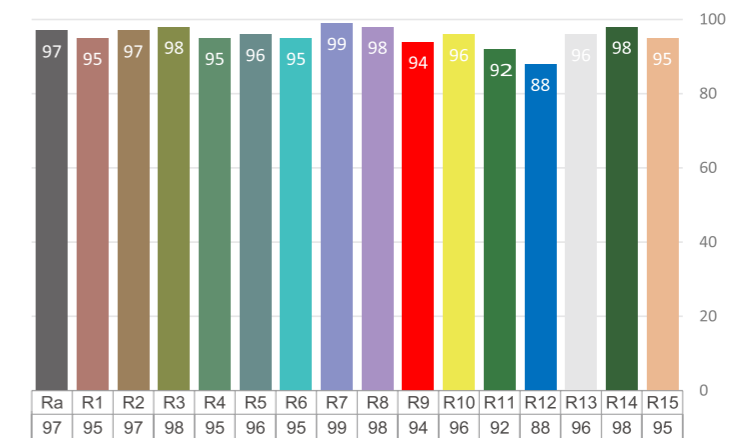

Col. Rendition