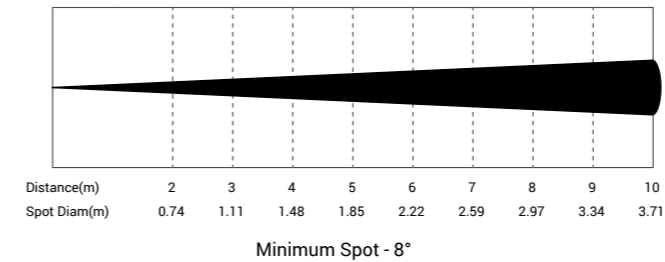

### Parameter

Power supply:	AC100-240V, 50/60Hz	Control mode:	DMX, RDM
Light source:	200W WW + 200W CW LED	Dimmer speed:	4 grade
Color temperature:	2800K - 6500K tunable	Housing:	Colour black, Aluminum
Zoom range:	10°-55° motorized zoom	Size:	377 x 281x 350mm
Color Rendition:	CRI 98, R9 ≥ 90, TLCI 98	N.W.:	8kg
Power connection:	PowerCON in & out	Accessories(incl.):	Power cable, barn door, gel frame, safety rope
Signal connection:	5-pin XLR in&out	Accessories(opt.):	Clamp
Control channels:	3/6	Environment:	IP20

### Photometric

WW(lx)	12300	5030	2710	1750	1460	1140	865	677	557
CW(lx)	15600	4240	3640	2090	1930	1510	1150	896	748
Full on(lx)	15800	4070	3560	2410	1940	1550	1170	919	760

WW(lx)	1900	579	326	290	256	192	152	127	99
CW(lx)	2510	776	436	405	341	254	200	168	132
Full on(lx)	2560	749	562	396	342	262	206	173	134