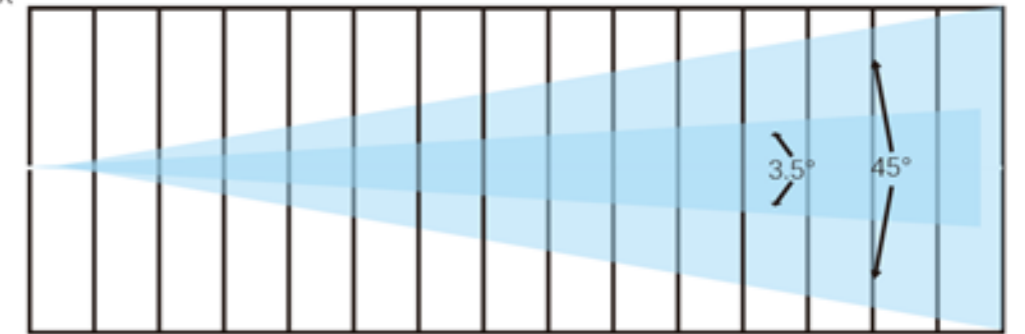

**Pan/Tilt**

Pan/tilt:540° /270° (8/16 bit)

**Construction**

Display: LCD Display  
Data in/out: 3pin XLR Sockets Power  
Socket: PowerConTrue In/out  
Rating: IP20 Double Omega brackets

**Feature**

Beam & wash effect  
Dimmer: 0~100% smooth dimming Quiet  
operation ,Flicker free Smooth zoom and 4  
Dimming Curve, Pixel Control

**Specification**

Dimension: 258x178x334mm  
NW: 5.5 kg GW:6.5 kg  
Flight case packing(6 in 1): 910x570x550mm  
Carton packing(1 in 1):310x230x420mm

**Beam Angle =3.5°**

R lux	17300	5770	2300	871
G lux	39800	11300	4460	1700
B lux	7020	1930	758	291
W lux	61000	18200	7160	2730
4in1 lux	111000	33700	13300	5100

**Beam Angle =45°**

R lux	2430	319	128	51
G lux	4850	621	249	100
B lux	864	111	45	18
W lux	7850	1010	401	162
4in1 lux	14600	1880	751	302

Distance (m)	1	3	5	8
Spot diameter (m) 3.5°	0.23	0.54	0.78	1.28
Spot diameter (m) 45°	1.50	3.00	4.30	