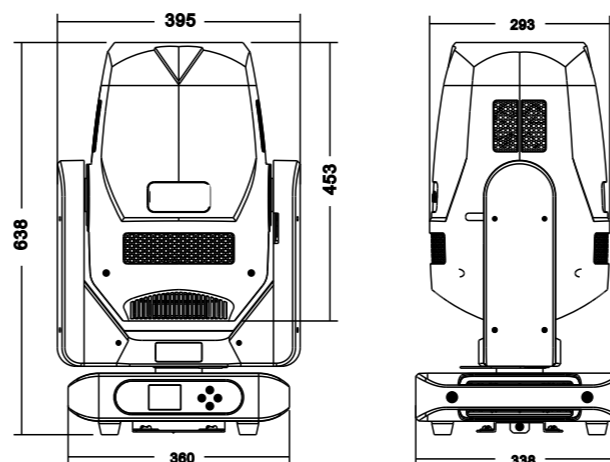

DMX CHANNEL

GOBOS

Channel NO.	Function	Description
Ch1	Pan	000 255
Ch2	Pan Fine	000 255
Ch3	Tilt	000 255
Ch4	Tilt Fine	000 255
Ch5	Color Wheel 1	000 255
Ch6	Cyan	000 255
Ch7	Magenta	000 255
Ch8	Yellow	000 255
Ch9	CTO	000 255
Ch10	Fixed Gobo wheel	000 255
Ch11	Rotating Gobo wheel	000 255
Ch12	Gobos Auto-Rotation	000 255
Ch13	Dimmer	000 255
Ch14	Dimmer fine	000 255
Ch15	Strobe	000 255
Ch16	Dimmer mode	000 DELAY FAST 255
Ch17	Prism	000 255
Ch18	Prism Auto-Rotation	000 255
Ch19	Zoom	000 255
Ch20	Zoom fine	000 255
Ch21	Focus	000 255
Ch22	Focus fine	000 255
Ch23	Iris	000 255
Ch24	Frost	000 255
Ch25	Animation wheel	000 255
Ch26	Frame 1A	000 255
Ch27	Frame 1B	000 255
Ch28	Frame 2A	000 255
Ch29	Frame 2B	000 255
Ch30	Frame 3A	000 255
Ch31	Frame 3B	000 255
Ch32	Frame 4A	000 255
Ch33	Frame 4B	000 255
Ch34	Frame angle	000 255
Ch35	Frame angle fine	000 255
Ch36	Frame marco	000 255
Ch37	Scan speed	000 FAST SLOW 255
Ch38	Reset	000 255