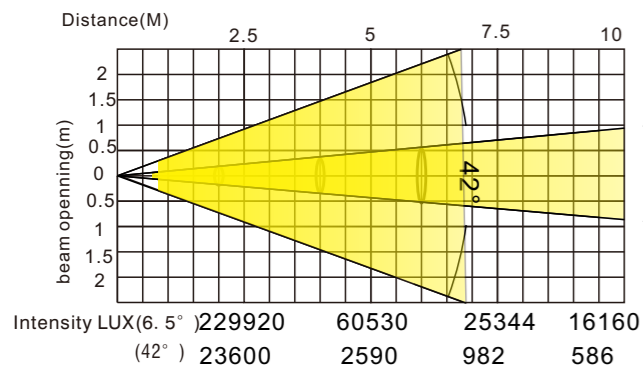

VERO700 - PL700

LED BSWP

Beam Spot Wash Profile 4in1

LUMEN

SPECIFICATION

- **OPTICS**
Light Source :580W White LED
Module Lumen: 20,000
Lifetime: 50000 Hours
Color temperature:6500
CRI: 70/90, CT 6500K
- **MOVEMENT**
Pan movement:540°(16 bit) Tilt movement :270°(16 bit) Automatic reset function
- **COLORS**
Linear CMY+CTO Colors
wheel:1+6colors
- **GOBOS**
Rotating gobo wheel:6 gobos +open Fixed gobo wheel:8 gobos + open Animation wheel
- **FEATURE**
Prism:1 pcs 4 facet rotating prism
Iris: Linear adjustable with macro
Soft lighting:1pcs independent scrim
Focus: DMX 512 linear focus
Dimmer: 0-100% linear dimmer
Strobe: Electronic strobe,0.3-20Times/SEC
Zoom: Smooth and fast speed
Angle:6.5°-42°linear adjustment
Prism angel can option
Control mode: DMX512,Protocols RDM, Wireless and Art-Net Standard mode
38 channels, Sound control mode, Stand-alone mode Self-inspection mode
- **FRAMING SYSTEM**
Motorized framing system with 4 focal planes
4 Blades that move separately
Smooth, flexible blade movements at variable speed Framing system indexable 180 degrees
- **OTHER FUNCTION**
DMX Software update
Show software version number
Intelligent control of wind speed
Display lamps and lanterns use time
100% brightness without stroboscopic problem Manual programming function
Manual fine calibration function
DMX and RDM data in/out,artnet,wireless
- **POWER**
Input voltage:100V~240V AC
50/60Hz Rate power:800W@220V
- **HOUSING**
Intellectual property rights of appearance and structure design Environmentally friendly flame retardant materials
High temperature resistant engineering plastics
- **IP GRADE**
IP:20
- **DIMENSION AND WEIGHT**
Carton size:460*400*750MM
Flight case size(2in1):940X470X870 (MM)
Net weight:25KG