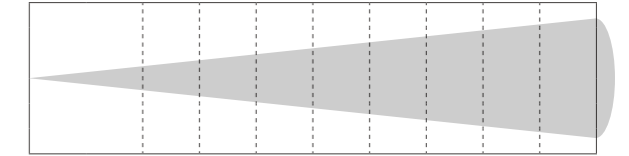

Distance(m)	1	2	3	4	5	6	7	8	9	10
Spot Diam(m)	0.89	1.33	1.77	2.22	2.66	3.10	3.55	3.99	4.43	

Minimum Spot - 25°

Color Rendition - 4000K

Technical Data

Power supply:	AC100-240V, 50/60Hz
Light source:	100Watt WW + 100W CW LED
Color temperature:	2700K - 6500K
Zoom range:	25° - 80° manual zoom
Power connection:	PowerCON in & out
Signal connection:	3-pin XLR in & out
Control channels:	1/2/3/5
Control mode:	Knob, DMX and RDM controls

WW(lx)	2150	580	261	152	101	74	56	44	35	29
CW(lx)	2860	788	351	205	136	100	76	59	46	38
Full on(lx)	2200	613	274	160	156	79	60	46	37	30

Distance(m)	1	2	3	4	5	6	7	8	9	10
Spot Diam(m)	3.13	4.70	6.27	7.83	9.40	10.97	12.53	14.10	15.67	