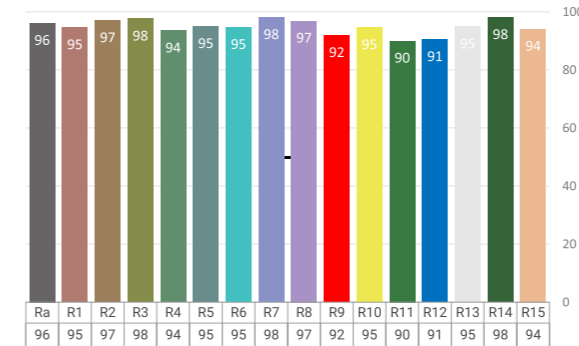

FRESLED Compact

100W tunable LED fresnel manual zoom

Fresled Compact PL100TZC is a compact Fresnel Led Light, the little brother of FRESLED PL200T 200W. Fresled Compact is a 100 watt constant output LED source with tunable white color. Weight only 2.3kgs. It is a perfect product for places where the space is limited but powerful out-put is needed. Barndoor can be used for shape of light.

Key features:

- 100Watt WW + 100W CW COB white LED
- 2700K - 6500K tunable color temperature
- Average CRI≥95, R9 90+
- Soft and even wash effect
- 25° - 80° manual zoom
- Smooth dimming, flicker free
- Knob, DMX and RDM controls
- Light weight, super compact size
- Powercon in and out connection

Application:

- Broadcast, HD studio
- Theatre, church
- Film shooting
- Museum
- Exhibition lighting

Accessories:

Barn door

Gel frame

Photometric

WW(lx)	11500	3160	1370	764	494	336	247	194	152	135
CW(lx)	17400	4730	2070	1160	742	512	368	285	222	189
Full on(lx)	12800	3490	1530	863	556	383	278	216	169	146

Distance(m)	1	2	3	4	5	6	7	8	9	10
Spot Diam(m)	0.89	1.33	1.77	2.22	2.66	3.10	3.55	3.99	4.43	

Minimum Spot - 25°

Color Rendition - 4000K

Technical Data

Power supply:	AC100-240V, 50/60Hz
Light source:	100Watt WW + 100W CW LED
Color temperature:	2700K - 6500K
Zoom range:	25° - 80° manual zoom
Power connection:	PowerCON in & out
Signal connection:	3-pin XLR in & out
Control channels:	1/2/3/5
Control mode:	Knob, DMX and RDM controls