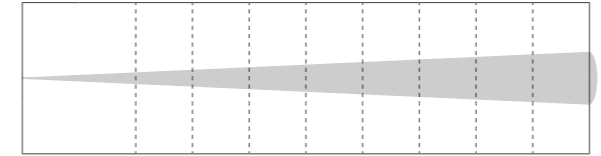

Key features:

- 100Watt WW + 100W CW COB white LED
- 2700K - 6500K tunable color temperature
- Average CRI≥95, R9 90+
- Soft and even wash effect
- 25° - 80° manual zoom
- Smooth dimming, flicker free
- Knob, DMX and RDM controls
- Light weight, super compact size
- Powercon in and out connection

Application:

- Broadcast, HD studio
- Theatre, church
- Film shooting
- Museum
- Exhibition lighting

Accessories:

Barn door

Gel frame

Photometric

WW(lx)	11500	3160	1370	764	494	336	247	194	152	135
CW(lx)	17400	4730	2070	1160	742	512	368	285	222	189
Full on(lx)	12800	3490	1530	863	556	383	278	216	169	146

Distance(m)	1	2	3	4	5	6	7	8	9	10
Spot Diam(m)	0.89	1.33	1.77	2.22	2.66	3.10	3.55	3.99	4.43	

Minimum Spot - 25°

Color Rendition - 4000K

Technical Data

Power supply:	AC100-240V, 50/60Hz
Light source:	100Watt WW + 100W CW LED
Color temperature:	2700K - 6500K
Zoom range:	25° - 80° manual zoom
Power connection:	PowerCON in & out
Signal connection:	3-pin XLR in & out
Control channels:	1/2/3/5
Control mode:	Knob, DMX and RDM controls

WW(lx)	2150	580	261	152	101	74	56	44	35	29
CW(lx)	2860	788	351	205	136	100	76	59	46	38
Full on(lx)	2200	613	274	160	156	79	60	46	37	30

Distance(m)	1	2	3	4	5	6	7	8	9	10
Spot Diam(m)	3.13	4.70	6.27	7.83	9.40	10.97	12.53	14.10	15.67	