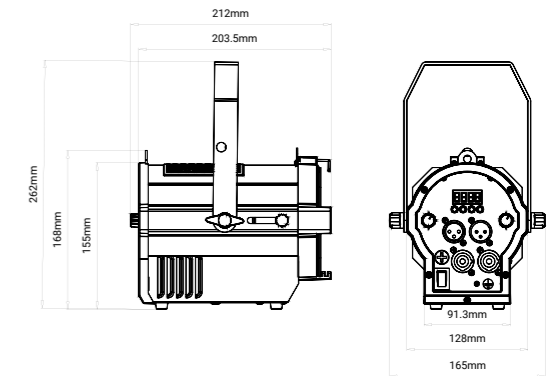

Application:

- Broadcast, HD studio
- Theatre, church
- Film shooting
- Museum
- Exhibition lighting

Accessories:

Barn door

Gel frame

Photometric

WW(lx)	11500	3160	1370	764	494	336	247	194	152	135
CW(lx)	17400	4730	2070	1160	742	512	368	285	222	189
Full on(lx)	12800	3490	1530	863	556	383	278	216	169	146

Distance(m)	1	2	3	4	5	6	7	8	9	10
Spot Diam(m)	0.89	1.33	1.77	2.22	2.66	3.10	3.55	3.99	4.43	

Minimum Spot - 25°

Color Rendition - 4000K

Technical Data

Power supply:	AC100-240V, 50/60Hz
Light source:	100Watt WW + 100W CW LED
Color temperature:	2700K - 6500K
Zoom range:	25° - 80° manual zoom
Power connection:	PowerCON in & out
Signal connection:	3-pin XLR in & out
Control channels:	1/2/3/5
Control mode:	Knob, DMX and RDM controls

WW(lx)	2150	580	261	152	101	74	56	44	35	29
CW(lx)	2860	788	351	205	136	100	76	59	46	38
Full on(lx)	2200	613	274	160	156	79	60	46	37	30

Distance(m)	1	2	3	4	5	6	7	8	9	10
Spot Diam(m)	3.13	4.70	6.27	7.83	9.40	10.97	12.53	14.10	15.67	

Maximum Spot - 80°

Dimmer speed:	4 grade
Housing:	Colour black, Aluminum
Size:	230 x 156 x 279mm
N.W.:	2.3kg(barn door included)
G.W.:	2.8kg
Accessories(incl.):	Power cable, barn door, gel frame, safety rope
Accessories(opt.):	Clamp
Environment:	IP20