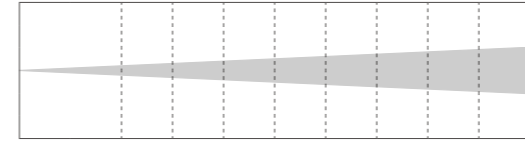

Key features:

- 100W COB white LED, constant output
- 2700K - 6500K color temperature
- Average CRI over 90
- HD optical system, clean shutter cuts beam
- 15° - 30° or 25° - 50° zoom lens, single side zoom
- Flicker free with selectable PWM
- Rotary, key, DMX control of dimmer
- Intelligent fan, silent operation for studio and theatre use
- Super compact body, only 3.5 kg, easy to install and setup
- IP rated powercon in, DMX in & out

Application:

- Broadcast, HD studio
- Theatre, church
- Fashion show
- Museum
- Exhibition

Accessories:

Gel frame

Gobo holder (opt.)

Photometric

WW(lx)	5540	2330	1370	875	611	462	347	273	222
CW(lx)	6430	2680	1580	1001	700	530	393	316	291
Full on(lx)	5220	2180	1280	819	566	430	327	252	240

Distance(m)	2	3	4	5	6	7	8	9	10
Spot Diam(m)	0.53	0.79	1.05	1.32	1.58	1.84	2.11	2.37	2.63

Minimum Spot - 15°

Color Rendition 5600K

Technical Data

Power supply:	AC100 - 240V, 50/60Hz
Light source:	100W tunable white COB LED
Color temperature:	2700K - 6500K
Zoom range:	15° - 30° or 25° - 50° manual zoom
Color Rendition:	CRI over 90, CQS 90(5600K)
Power connection:	IP rated powercon in
Signal connection:	5-pin XLR in & out
Control channels:	2/5
Control mode:	Rotary, DMX, RDM
Housing:	Color black, engineering plastic

WW(lx)	4710	2020	1200	769	537	414	318	257	210
CW(lx)	5400	2330	1370	885	612	477	396	291	244
Full on(lx)	4380	1890	1120	717	498	386	298	237	198

Distance(m)	2	3	4	5	6	7	8	9	10
Spot Diam(m)	1.07	1.60	2.13	2.67	3.20	3.73	4.27	4.80	5.33