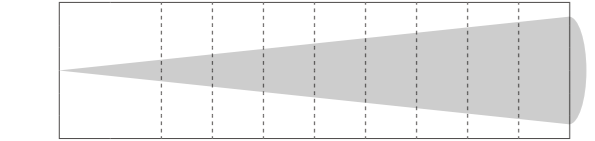

Application:

- Broadcast, HD studio
- Theatre, church
- Fashion show
- Museum
- Exhibition

Accessories:

Gel frame

Gobo holder (opt.)

Photometric

WW(lx)	5540	2330	1370	875	611	462	347	273	222
CW(lx)	6430	2680	1580	1001	700	530	393	316	291
Full on(lx)	5220	2180	1280	819	566	430	327	252	240

Distance(m)	2	3	4	5	6	7	8	9	10
Spot Diam(m)	0.53	0.79	1.05	1.32	1.58	1.84	2.11	2.37	2.63

Minimum Spot - 15°

Color Rendition 5600K

Technical Data

Power supply:	AC100 - 240V, 50/60Hz
Light source:	100W tunable white COB LED
Color temperature:	2700K - 6500K
Zoom range:	15° - 30° or 25° - 50° manual zoom
Color Rendition:	CRI over 90, CQS 90(5600K)
Power connection:	IP rated powercon in
Signal connection:	5-pin XLR in & out
Control channels:	2/5
Control mode:	Rotary, DMX, RDM
Housing:	Color black, engineering plastic

WW(lx)	4710	2020	1200	769	537	414	318	257	210
CW(lx)	5400	2330	1370	885	612	477	396	291	244
Full on(lx)	4380	1890	1120	717	498	386	298	237	198

Distance(m)	2	3	4	5	6	7	8	9	10
Spot Diam(m)	1.07	1.60	2.13	2.67	3.20	3.73	4.27	4.80	5.33