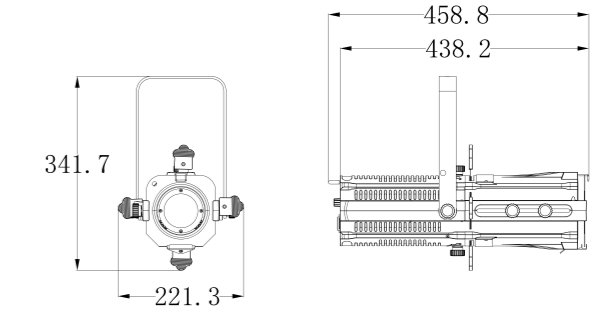

Application:

- Broadcast, HD studio
- Theatre, church
- Fashion show
- Museum
- Exhibition

Accessories:

Gel frame

Gobo holder (opt.)

Photometric

WW(lx)	5540	2330	1370	875	611	462	347	273	222
CW(lx)	6430	2680	1580	1001	700	530	393	316	291
Full on(lx)	5220	2180	1280	819	566	430	327	252	240

Distance(m)	2	3	4	5	6	7	8	9	10
Spot Diam(m)	0.53	0.79	1.05	1.32	1.58	1.84	2.11	2.37	2.63

Minimum Spot - 15°

Color Rendition 5600K

Technical Data

Power supply:	AC100 - 240V, 50/60Hz
Light source:	100W tunable white COB LED
Color temperature:	2700K - 6500K
Zoom range:	15° - 30° or 25° - 50° manual zoom
Color Rendition:	CRI over 90, CQS 90(5600K)
Power connection:	IP rated powercon in
Signal connection:	5-pin XLR in & out
Control channels:	2/5
Control mode:	Rotary, DMX, RDM
Housing:	Color black, engineering plastic

WW(lx)	4710	2020	1200	769	537	414	318	257	210
CW(lx)	5400	2330	1370	885	612	477	396	291	244
Full on(lx)	4380	1890	1120	717	498	386	298	237	198

Distance(m)	2	3	4	5	6	7	8	9	10
Spot Diam(m)	1.07	1.60	2.13	2.67	3.20	3.73	4.27	4.80	5.33

Maximum Spot - 30°

Size:	459 x 221 x 342mm
Package(carton):	560 x 280 x 330mm
N.W.:	3.5 kg
G.W.:	5 kg
Accessories(incl.):	Power cable, gel frame, Safety rope
Accessories(opt.):	Gobo holder, Clamp, Y split powerr cable
GOBO Size:	OD 38mm
Compliance:	Pending
Environment:	IP20