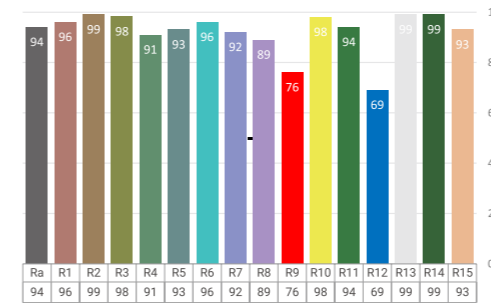

- 2700K - 6500K
- RDM Control
- COB 100W LED
- ZOOM
- Flicker Free
- 90+ CRI

SAGOMA Tunable

100W tunable white LED profile zoom

SAGOMA PL100PZT is a compact profile powered by an 100W 2700K - 6500K tunable white LED source with HD optics, bright and constant 100W output. Zoom lens available in 15° - 30° or 25° - 50°. The fixture comes with average high CRI over 90.

Key features:

- 100W COB white LED, constant output
- 2700K - 6500K color temperature
- Average CRI over 90
- HD optical system, clean shutter cuts beam
- 15° - 30° or 25° - 50° zoom lens, single side zoom
- Flicker free with selectable PWM
- Rotary, key, DMX control of dimmer
- Intelligent fan, silent operation for studio and theatre use
- Super compact body, only 3.5 kg, easy to install and setup
- IP rated powercon in, DMX in & out

Application:

- Broadcast, HD studio
- Theatre, church
- Fashion show
- Museum
- Exhibition

Accessories:

Gel frame

Gobo holder (opt.)

Photometric

WW(lx)	5540	2330	1370	875	611	462	347	273	222
CW(lx)	6430	2680	1580	1001	700	530	393	316	291
Full on(lx)	5220	2180	1280	819	566	430	327	252	240

Distance(m)	2	3	4	5	6	7	8	9	10
Spot Diam(m)	0.53	0.79	1.05	1.32	1.58	1.84	2.11	2.37	2.63

Minimum Spot - 15°

Color Rendition 5600K

Technical Data

Power supply:	AC100 - 240V, 50/60Hz
Light source:	100W tunable white COB LED
Color temperature:	2700K - 6500K
Zoom range:	15° - 30° or 25° - 50° manual zoom
Color Rendition:	CRI over 90, CQS 90(5600K)
Power connection:	IP rated powercon in
Signal connection:	5-pin XLR in & out
Control channels:	2/5
Control mode:	Rotary, DMX, RDM
Housing:	Color black, engineering plastic