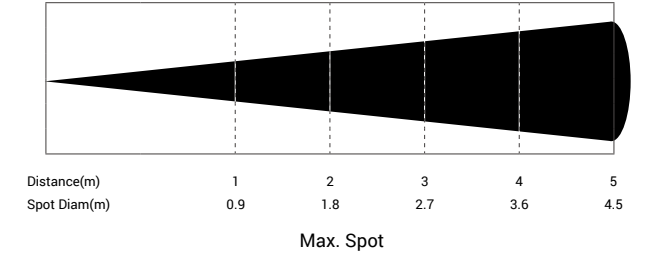

Key features:

- 35Watt + 35Watt tunable white LED
- 2700K - 6000K Color temperature adjustable
- Knob control of dimmer and CCT
- High CRI of 95, TLCI 90
- Fan-free design, no noise
- Adjustable beam angle 10° - 60°
- Flat and even wash of light
- Modern design of body
- Four wire track adapter

Application:

- Museums
- Luxury shops
- Lobbies
- Exhibition hall

Photometric

WW(lx)	11600	3160	1340	757	480
CW(lx)	14900	4000	1720	984	617
Full on (lx)	13700	3680	1530	901	556

WW(lx)	2150	613	780	165	104
CW(lx)	2680	778	354	206	134
Full on (lx)	2300	710	318	190	120

Color Rendition - 4000K

Technical Data

Power supply:	AC220-240V, 50/60Hz
Light source:	Tunable white LED
Color temperature:	2700K - 6000K
Beam angle:	10° - 60° adjustable
Color Rendition:	CRI 95, TLCI 90

Power connection:	4 wire 3 circuits track adapter
Housing:	Colour black and white, Aluminum
Size:	270 x 105 x 85mm
N.W.:	1.25 kg
Environment:	IP20