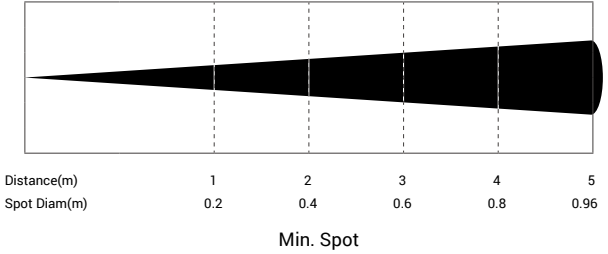

ShowTrack

35W tunable LED wash light

ShowTrack PL035TZ is high output wash light with adjustable beam angle
 Color temperature tunable from 2700K - 6000K. High CRI, TLCI and TM30. A fixture especially designed for museums, luxury shop.

Key features:

- 35Watt + 35Watt tunable white LED
- 2700K - 6000K Color temperature adjustable
- Knob control of dimmer and CCT
- High CRI of 95, TLCI 90
- Fan-free design, no noise
- Adjustable beam angle 10° - 60°
- Flat and even wash of light
- Modern design of body
- Four wire track adapter

Application:

- Museums
- Luxury shops
- Lobbies
- Exhibition hall

Photometric

WW(lx)	11600	3160	1340	757	480
CW(lx)	14900	4000	1720	984	617
Full on (lx)	13700	3680	1530	901	556

WW(lx)	2150	613	780	165	104
CW(lx)	2680	778	354	206	134
Full on (lx)	2300	710	318	190	120

Color Rendition - 4000K

Technical Data

Power supply:	AC220-240V, 50/60Hz
Light source:	Tunable white LED
Color temperature:	2700K - 6000K
Beam angle:	10° - 60° adjustable
Color Rendition:	CRI 95, TLCI 90