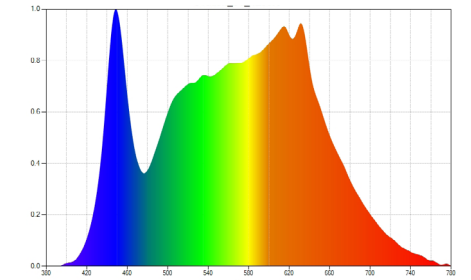

ShowTrack

35W tunable LED wash light

ShowTrack PL035TZ is high output wash light with adjustable beam angle
 Color temperature tunable from 2700K - 6000K. High CRI, TLCI and TM30. A fixture especially designed for museums, luxury shop.

Key features:

- 35Watt + 35Watt tunable white LED
- 2700K - 6000K Color temperature adjustable
- Knob control of dimmer and CCT
- High CRI of 95, TLCI 90
- Fan-free design, no noise
- Adjustable beam angle 10° - 60°
- Flat and even wash of light
- Modern design of body
- Four wire track adapter

Application:

- Museums
- Luxury shops
- Lobbies
- Exhibition hall

Photometric

WW(lx)	11600	3160	1340	757	480
CW(lx)	14900	4000	1720	984	617
Full on (lx)	13700	3680	1530	901	556

WW(lx)	2150	613	780	165	104
CW(lx)	2680	778	354	206	134
Full on (lx)	2300	710	318	190	120

Color Rendition - 4000K

Technical Data

Power supply:	AC220-240V, 50/60Hz
Light source:	Tunable white LED
Color temperature:	2700K - 6000K
Beam angle:	10° - 60° adjustable
Color Rendition:	CRI 95, TLCI 90