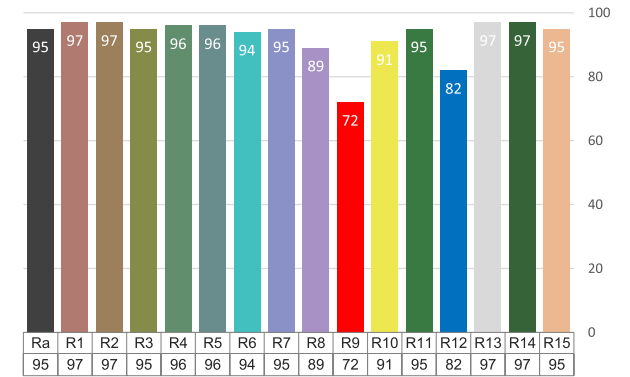

ShowTrack

35W tunable LED wash light

ShowTrack PL035TZ is high output wash light with adjustable beam angle
 Color temperature tunable from 2700K - 6000K. High CRI, TLCI and TM30. A fixture especially designed for museums, luxury shop.

Key features:

- 35Watt + 35Watt tunable white LED
- 2700K - 6000K Color temperature adjustable
- Knob control of dimmer and CCT
- High CRI of 95, TLCI 90
- Fan-free design, no noise
- Adjustable beam angle 10° - 60°
- Flat and even wash of light
- Modern design of body
- Four wire track adapter

Application:

- Museums
- Luxury shops
- Lobbies
- Exhibition hall

Photometric

WW(lx)	11600	3160	1340	757	480
CW(lx)	14900	4000	1720	984	617
Full on (lx)	13700	3680	1530	901	556

WW(lx)	2150	613	780	165	104
CW(lx)	2680	778	354	206	134
Full on (lx)	2300	710	318	190	120

Color Rendition - 4000K

Technical Data

Power supply:	AC220-240V, 50/60Hz
Light source:	Tunable white LED
Color temperature:	2700K - 6000K
Beam angle:	10° - 60° adjustable
Color Rendition:	CRI 95, TLCI 90